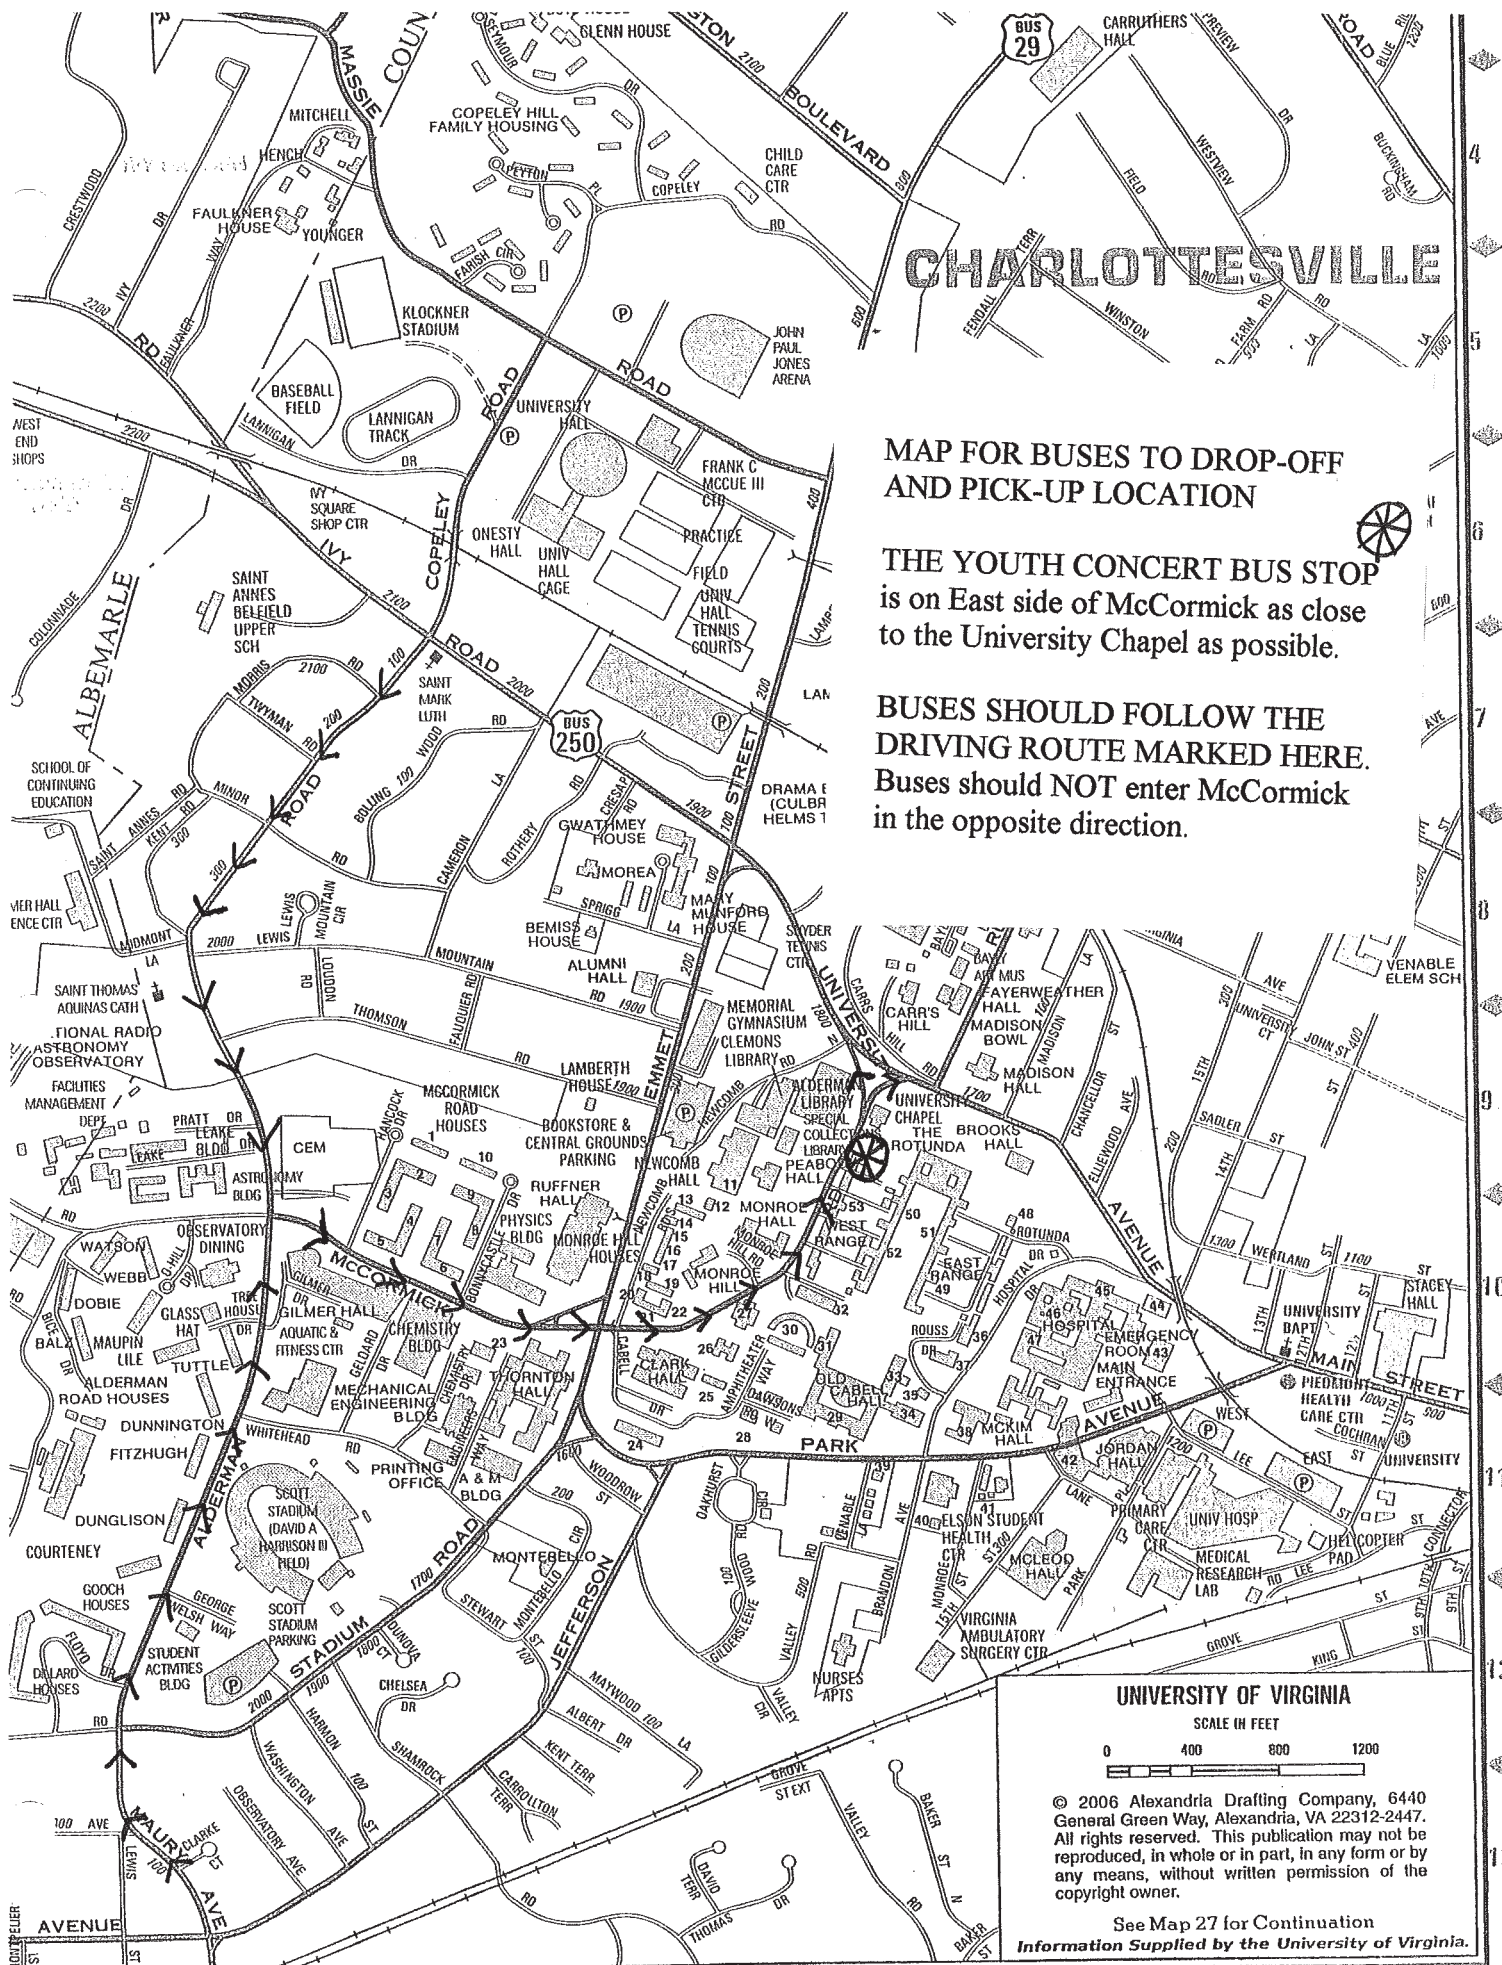

# CHARLOTTESVILLE

**MAP FOR BUSES TO DROP-OFF AND PICK-UP LOCATION**

**THE YOUTH CONCERT BUS STOP is on East side of McCormick as close to the University Chapel as possible.**

**BUSES SHOULD FOLLOW THE DRIVING ROUTE MARKED HERE. Buses should NOT enter McCormick in the opposite direction.**

See Map 27 for Continuation  
Information Supplied by the University of Virginia.