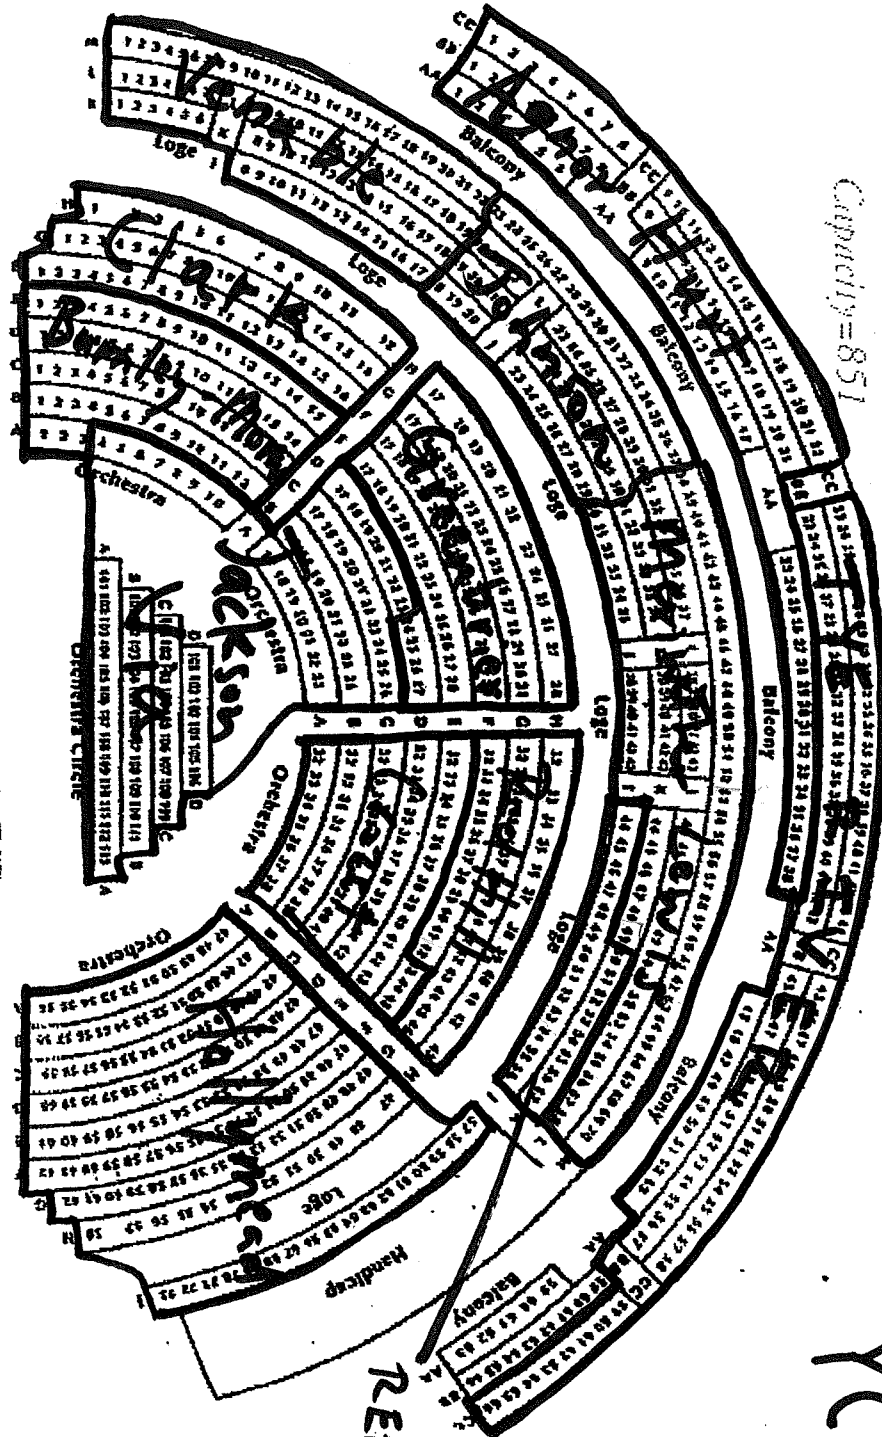

Old Cabell Seating Chart

Capacity=851

THE STAGE

YC 2009

10:00AM

Seating
chart

REPC Homeschool