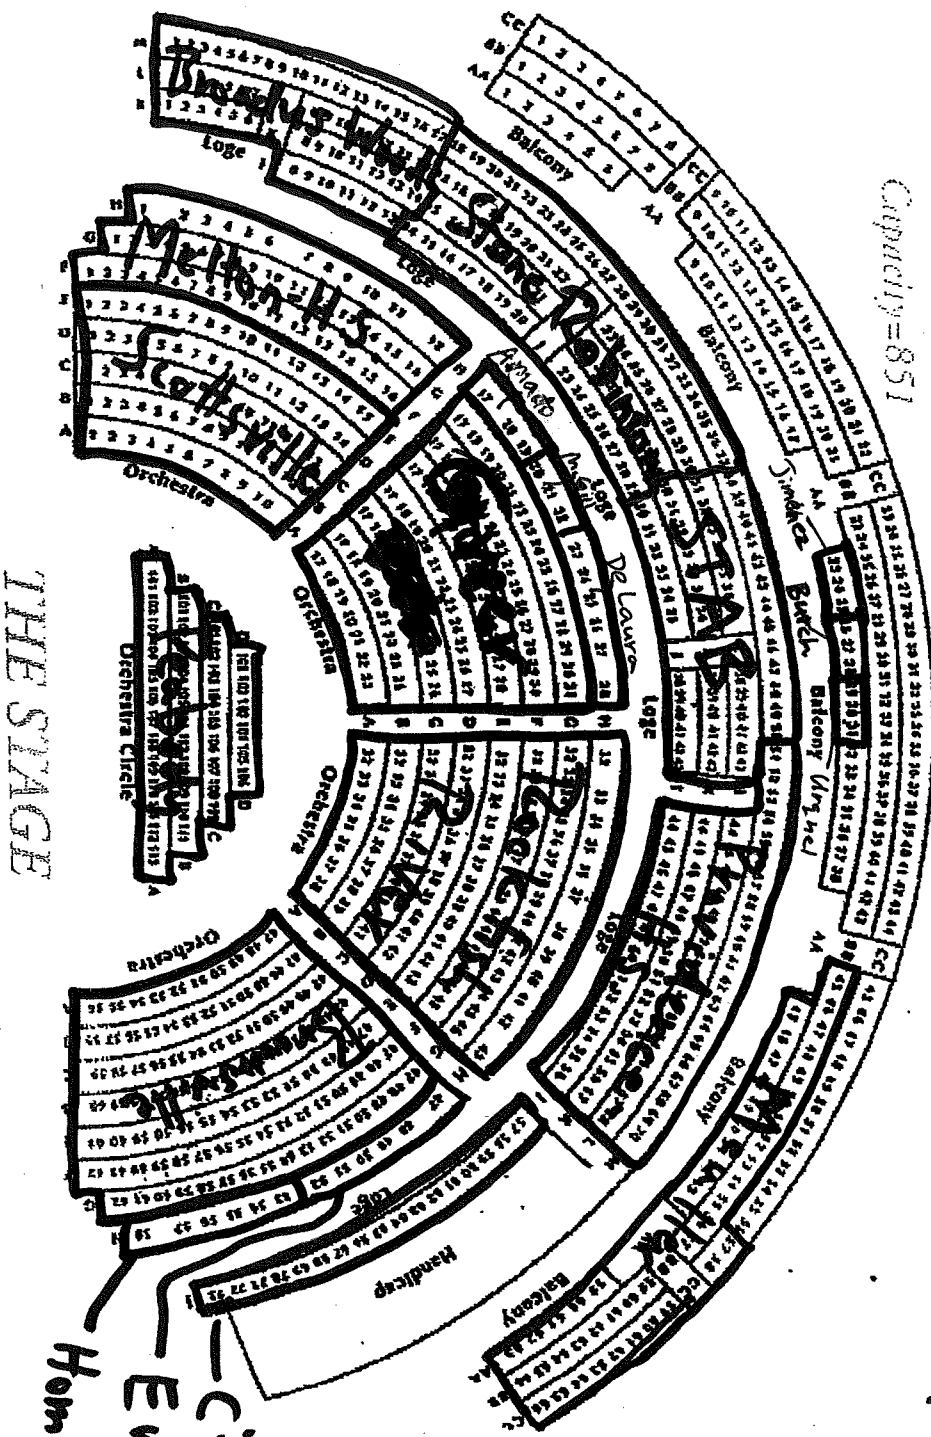

# Old Cabell Seating Chart

Capacity=851

YC 2009

11:30 AM

Seating

chart

(as of 9/19/09)

Civille Day School

E wings

Horn & Neale

THE STAGE