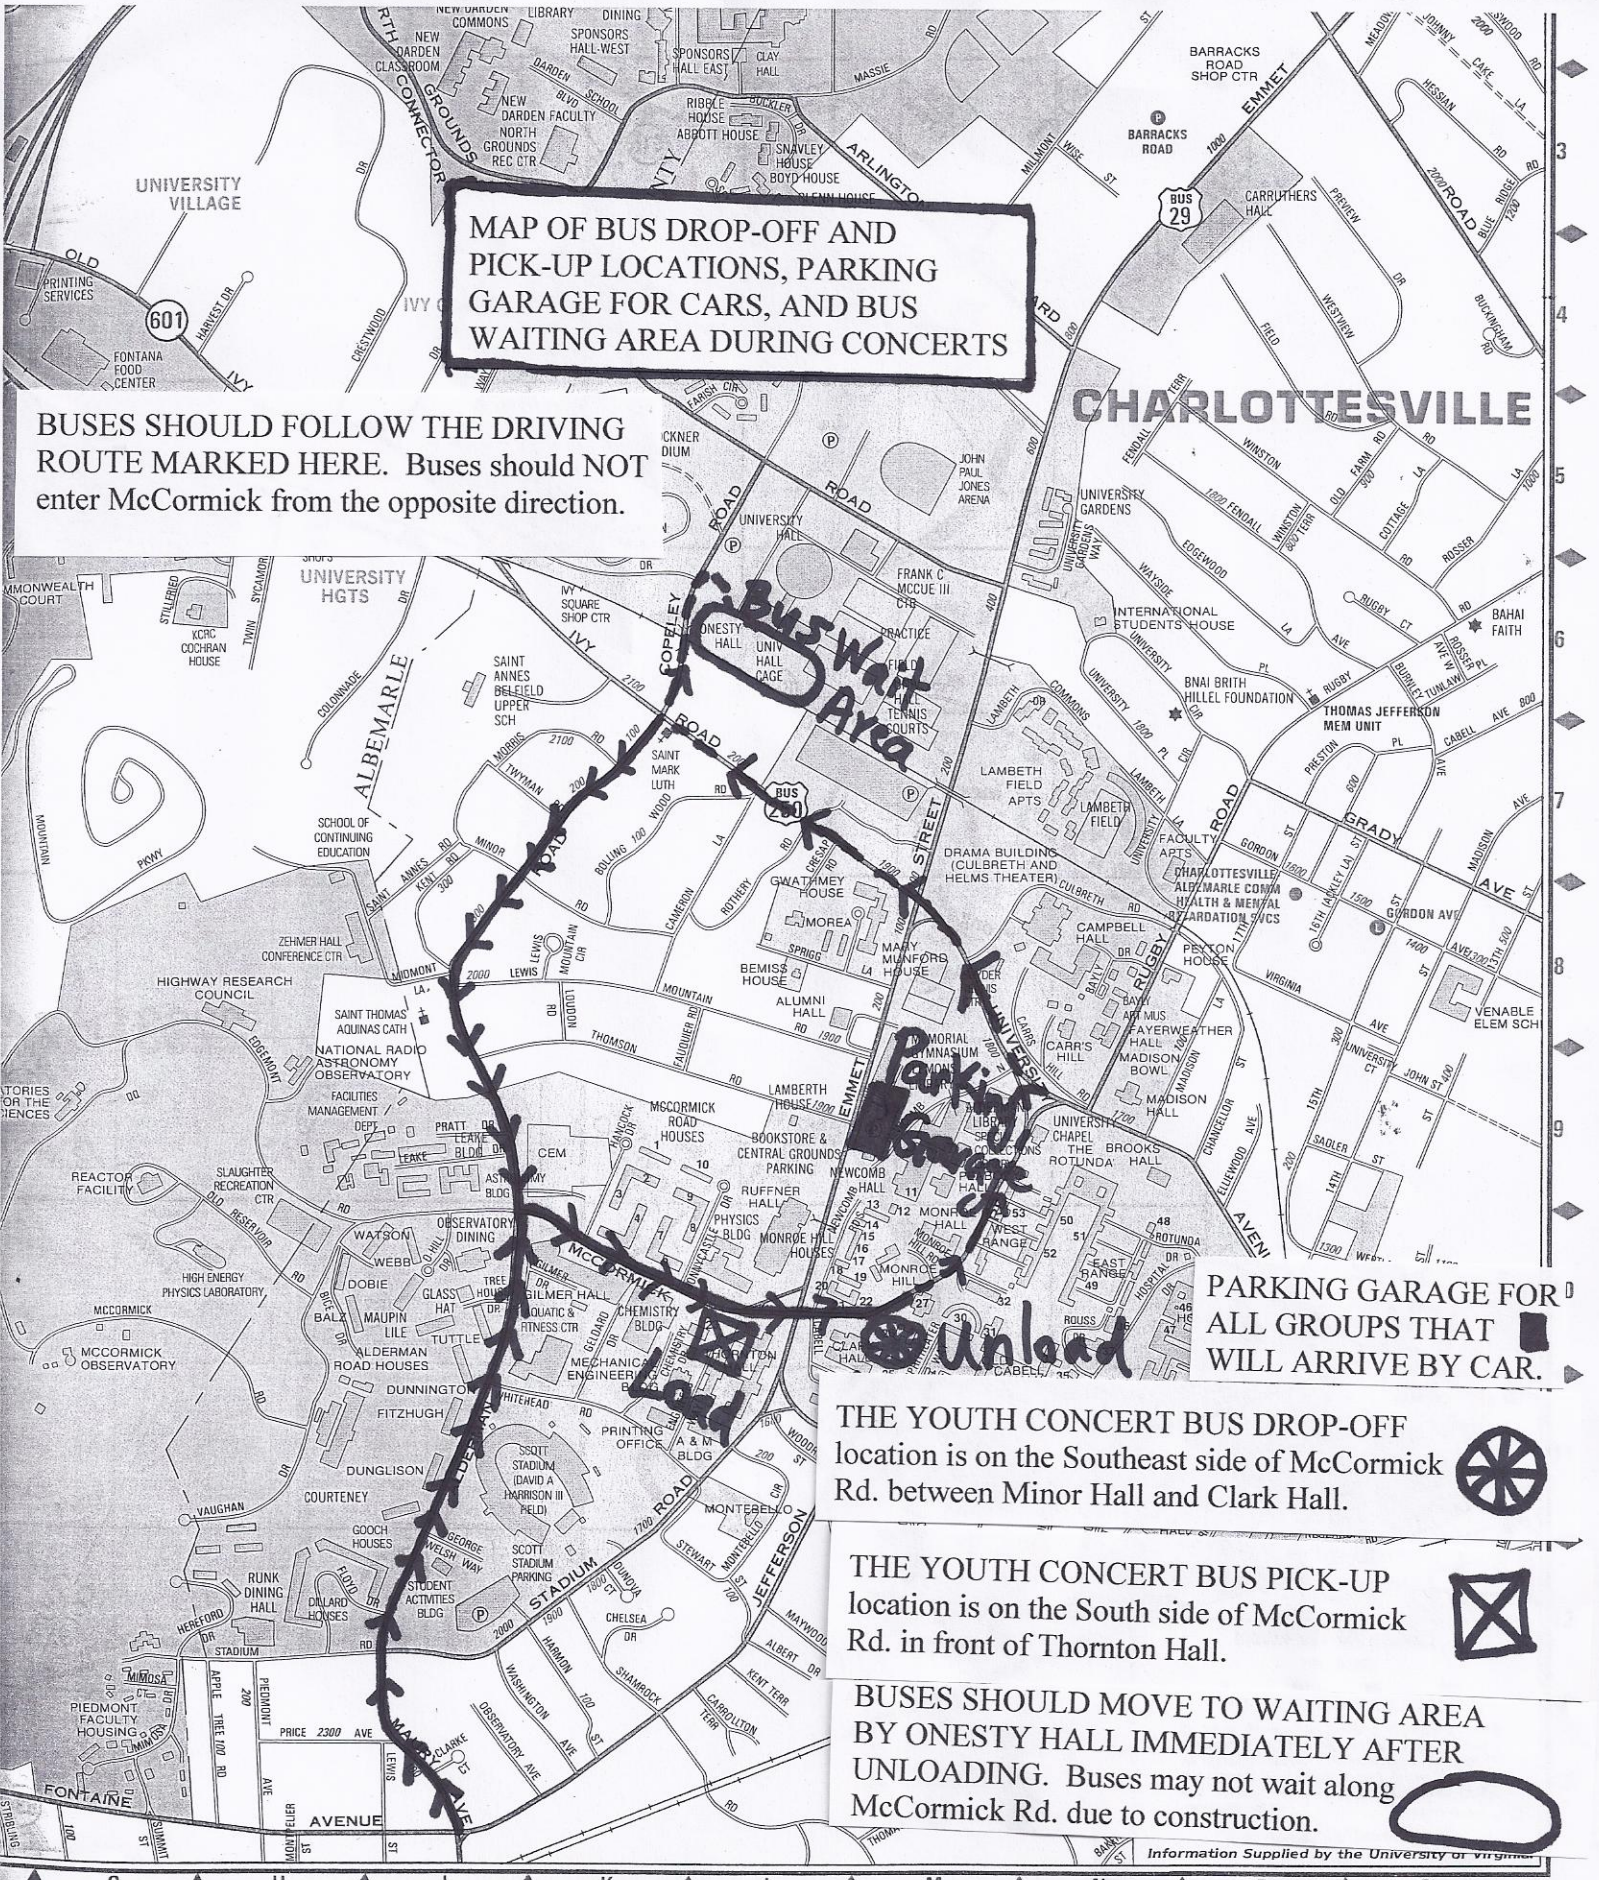

**MAP OF BUS DROP-OFF AND PICK-UP LOCATIONS, PARKING GARAGE FOR CARS, AND BUS WAITING AREA DURING CONCERTS**

BUSES SHOULD FOLLOW THE DRIVING ROUTE MARKED HERE. Buses should NOT enter McCormick from the opposite direction.

**PARKING GARAGE FOR ALL GROUPS THAT WILL ARRIVE BY CAR.**

THE YOUTH CONCERT BUS DROP-OFF location is on the Southeast side of McCormick Rd. between Minor Hall and Clark Hall.

THE YOUTH CONCERT BUS PICK-UP location is on the South side of McCormick Rd. in front of Thornton Hall.

BUSES SHOULD MOVE TO WAITING AREA BY ONESTY HALL IMMEDIATELY AFTER UNLOADING. Buses may not wait along McCormick Rd. due to construction.

Information Supplied by the University of Virginia