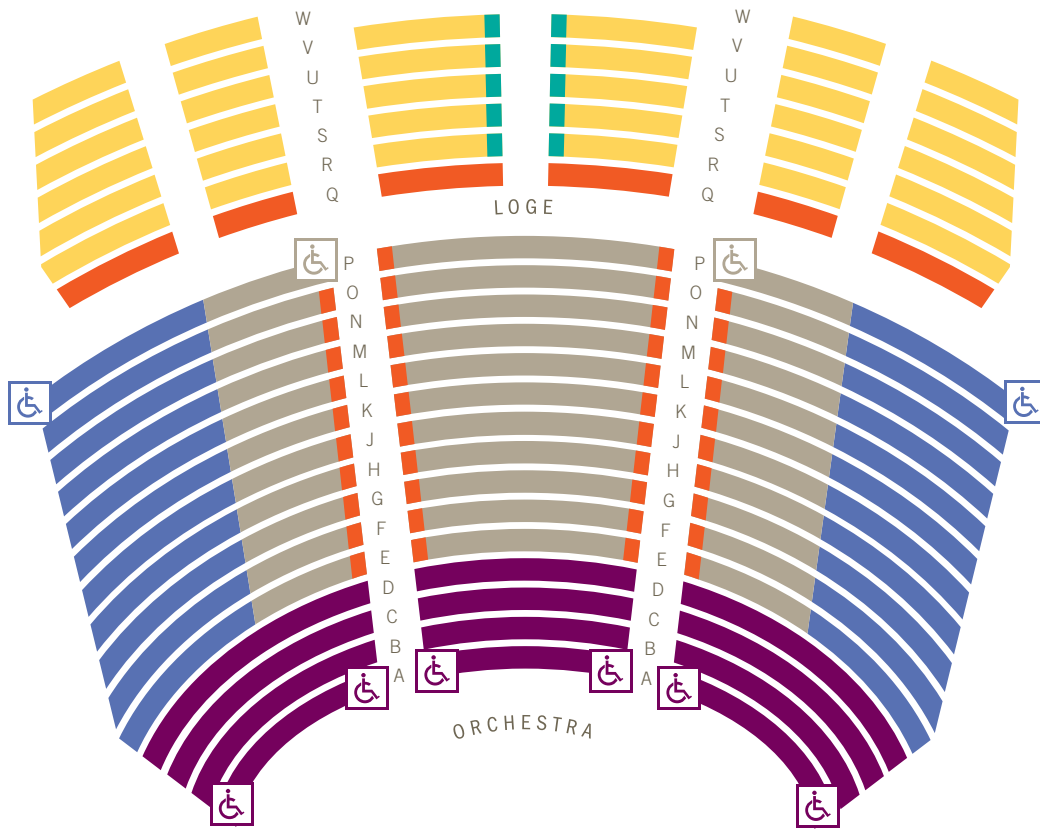

Monticello High School Auditorium

- Section A
- Section A Aisle
- Section B
- Section B Aisle
- Section C
- Section D

Old Cabell Hall Auditorium