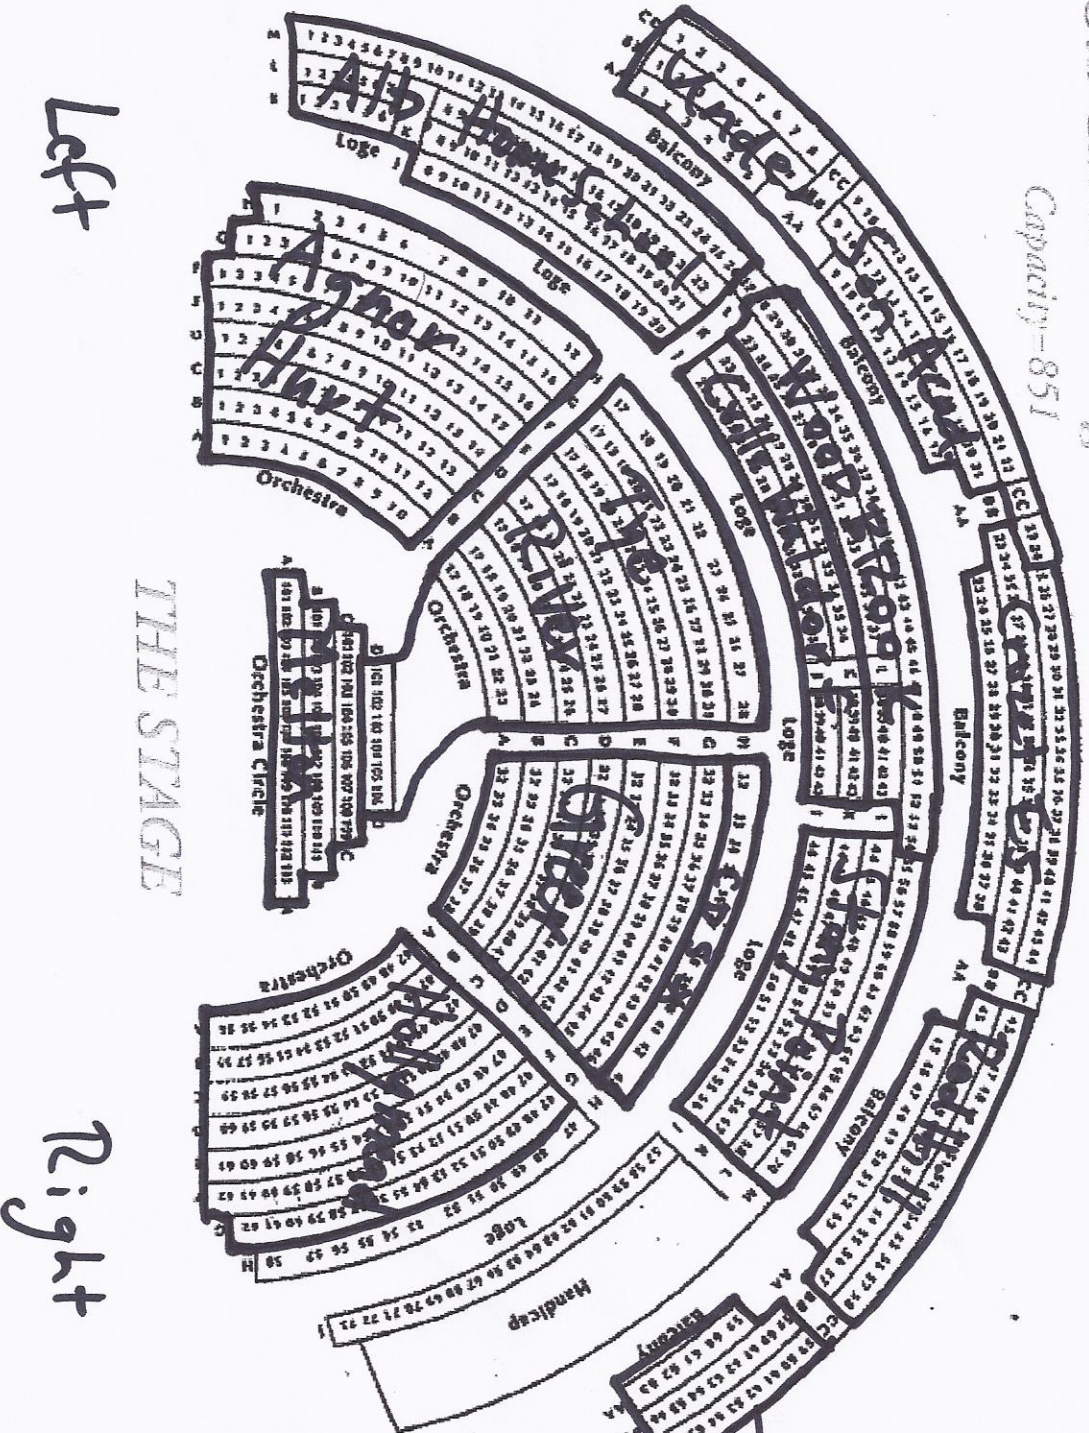

Old Cabell Seating Chart

Capacity - 851

YC 2011

11:30AM Seating

Blue Ridge
Home
School

*CDS
Cville
Day